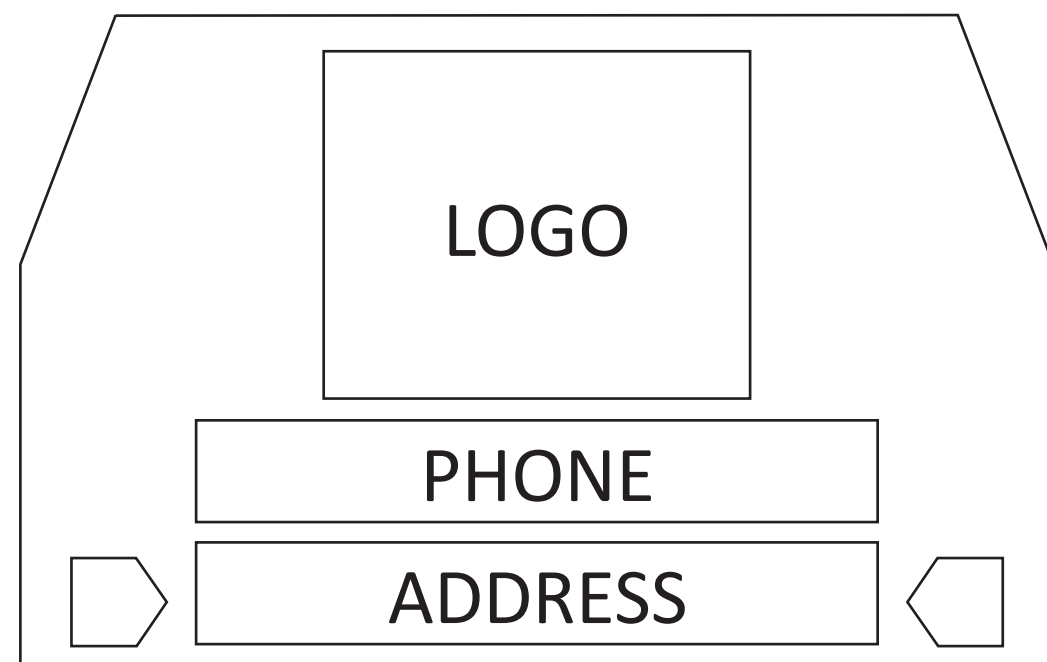

Template 1

Template 2

Back - (1370mm x 869mm) Please tick the box to confirm signage layout

Template A

Template B

Please send your details / logo to design@stonegateindustries.com.au

NEED CUSTOM DESIGN?

We can help design your signage at unbeatable rates. Please contact us at design@stonegateindustries.com.au