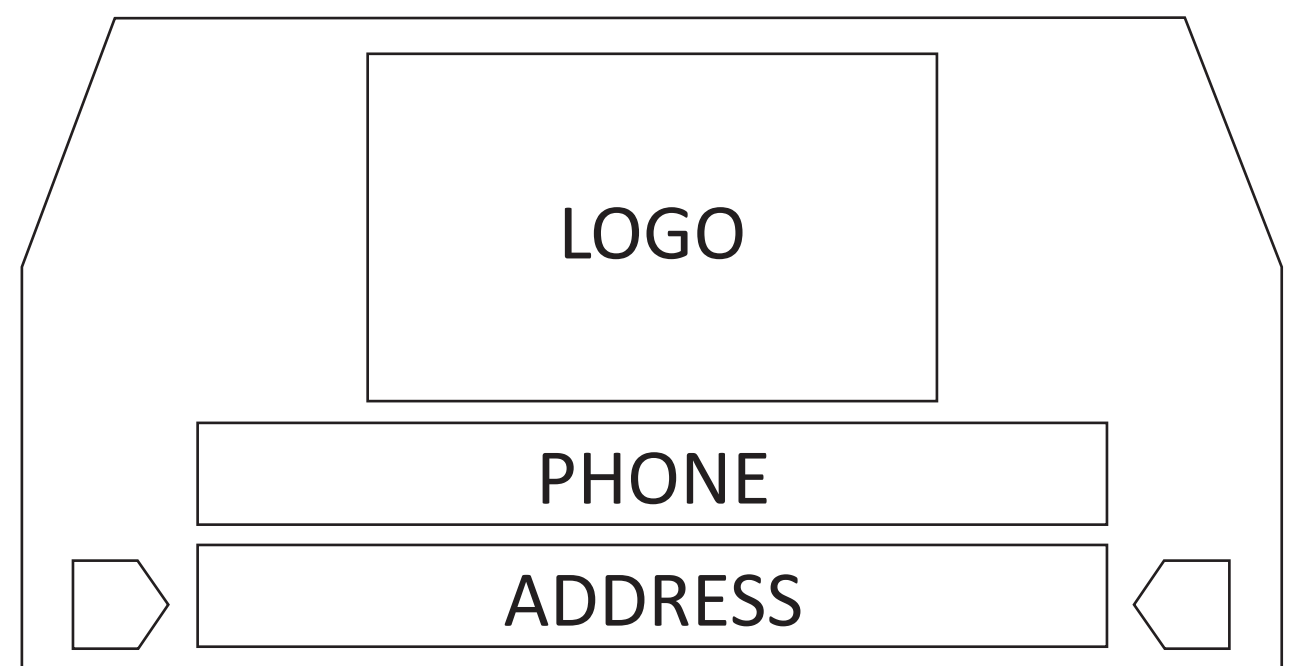

Template 1

Template 2

Back - (1670mm x 869mm) Please tick the box to confirm signage layout

Template A

Template B

Please send your details / logo to design@stonegateindustries.com.au

NEED CUSTOM DESIGN?

We can help design your signage at unbeatable rates. Please contact us at design@stonegateindustries.com.au