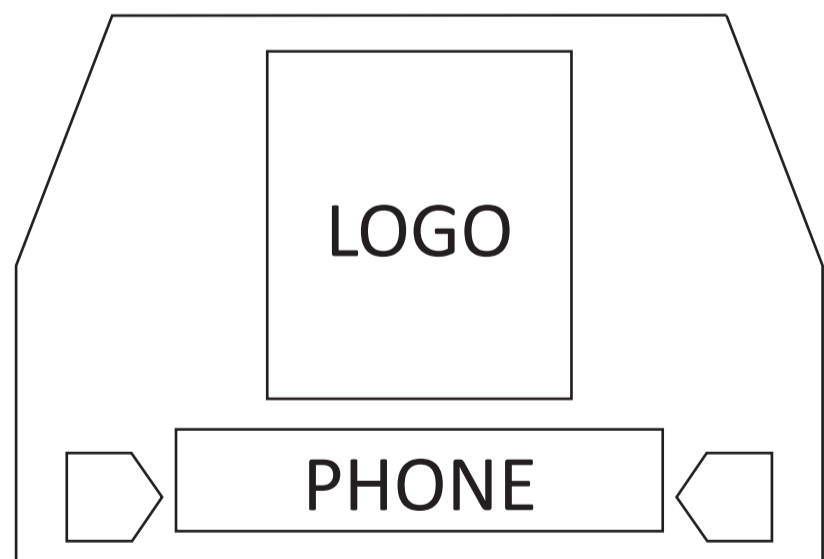

Template 1

Template 2

Back - (1070mm x 729mm) Please tick the box to confirm signage layout

Template A

Template B

Please send your details / logo to design@stonegateindustries.com.au

NEED CUSTOM DESIGN?

We can help design your signage at unbeatable rates. Please contact us at design@stonegateindustries.com.au