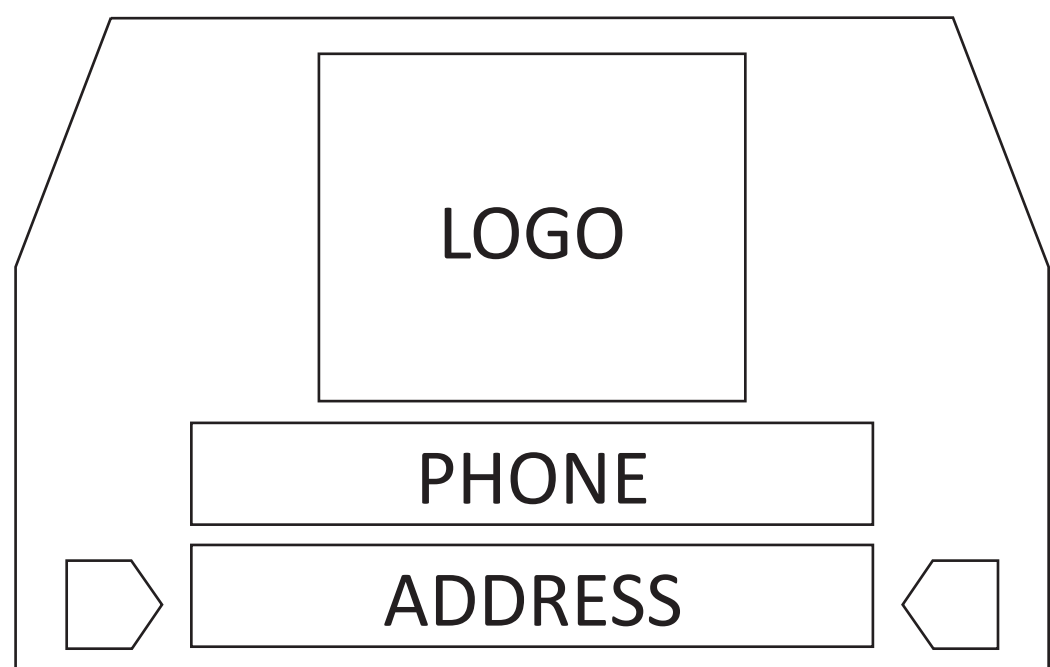

Template 1

Template 2

Back - (1370mm x 869mm) Please tick the box to confirm signage layout

Template A

Template B

Please send your details / logo to design@stonegateindustries.com.au

NEED CUSTOM DESIGN?

We can help design your signage at unbeatable rates. Please contact us at design@stonegateindustries.com.au