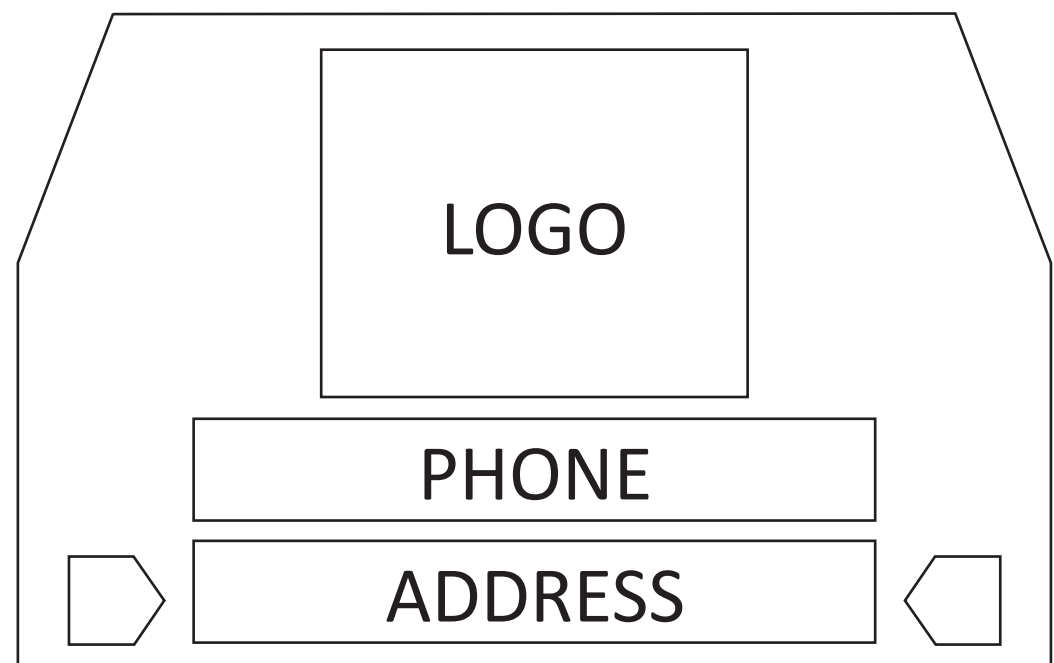

Template 1

Template 2

**Back - (1370mm x 869mm)** Please tick the box to confirm signage layout

Template A

Template B

Please send your details / logo to [design@stonegateindustries.com.au](mailto:design@stonegateindustries.com.au)